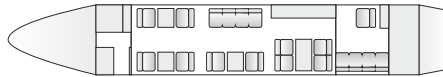

Gulfstream G550

The Gulfstream G550 is an incredibly versatile business jet. It features up to four distinct living areas, three temperature zones with seating for up to 16 passengers and enables you to travel where you want, when you want, without many of the limitations that hamper other business jets.

Range Map & Floorplan

Day

Night

Impressions

Aircraft Specification

Registration	HB-JWY
Year of Manufacture	2009
Passengers	16
Cruising speed	490 kts / 910 km/h
Max. Range	6'500 nm / 12'000 km

Environment

- ☒ Flight attendant
- ☒ Hot catering
- ☒ Toilet
- ☒ 7 bed sleeping configuration
- ☒ Sat phone
- ☒ Internet
- ☐ Smoking
- ☐ Pets
- ☒ Owner's approval

Premium Jet AG
Bimenzältenstr. 75
P.O. Box
8058 Zurich Airport - Switzerland

Phone: +41 44 307 50 60
Fax: +41 44 307 50 81
E-Mail: welcome@premiumjet.eu

Charter Enquiry

Phone (24/7): +41 44 307 50 80
E-Mail: charter@premiumjet.eu