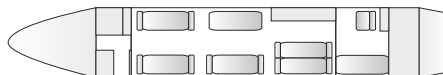

Gulfstream G550

The Gulfstream G550 is an incredibly versatile business jet. It features up to four distinct living areas, three temperature zones with seating for up to 16 passengers and enables you to travel where you want, when you want, without many of the limitations that hamper other business jets.

Range Map & Floorplan

Night

Impressions

Aircraft Specification

Registration	HB-JWY
Year of Manufacture	2009
Passengers	16
Cruising speed	490 kts / 910 km/h
Max. Range	6'500 nm / 12'000 km

Environment

- ☒ Flight attendant
- ☒ Hot catering
- ☒ Toilet
- ☒ 7 bed sleeping configuration
- ☒ Sat phone
- ☒ Internet
- ☐ Smoking
- ☐ Pets
- ☒ Owner's approval

Premium Jet AG
Bimenzältenstr. 75
P.O. Box
8058 Zurich Airport - Switzerland

Phone: +41 44 307 50 60
Fax: +41 44 307 50 81
E-Mail: welcome@premiumjet.eu

Charter Enquiry

Phone (24/7): +41 44 307 50 80
E-Mail: charter@premiumjet.eu